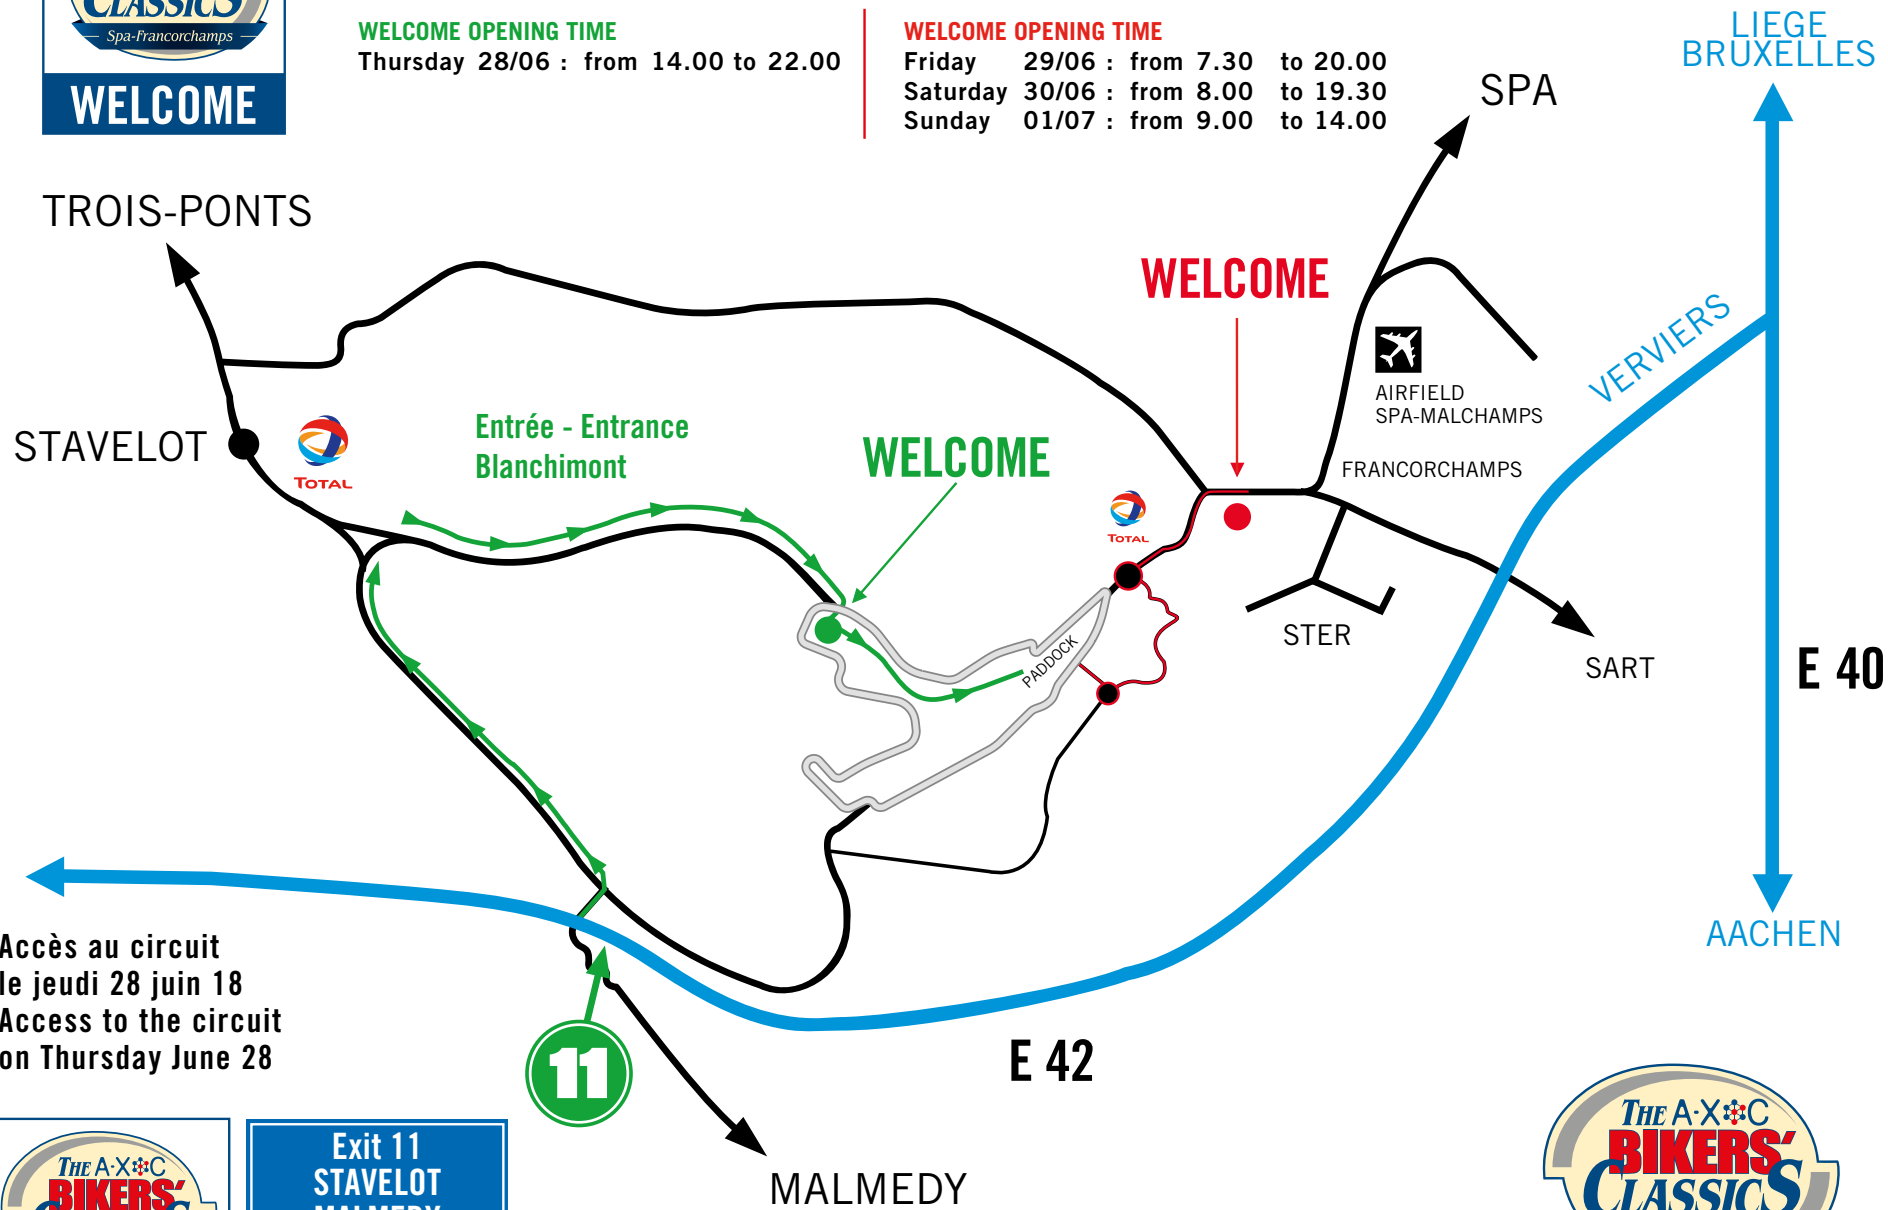

CAMPUS AUTOMOBILE

Route du circuit, 60 B-4970 Stavelot
GPS : 50°25'47" N - 5°57'46" E

WELCOME OPENING TIME

Thursday 28/06 : from 14.00 to 22.00

HOSTELLERIE DU ROANNAY

Route de Spa, 115 B-4970 Francorchamps
GPS : 50°27'20" N - 5°57'15" E

WELCOME OPENING TIME

Friday 29/06 : from 7.30 to 20.00

Saturday 30/06 : from 8.00 to 19.30

Sunday 01/07 : from 9.00 to 14.00

Accès au circuit
le jeudi 28 juin 18
Access to the circuit
on Thursday June 28

29-30 June & 1 July 2018