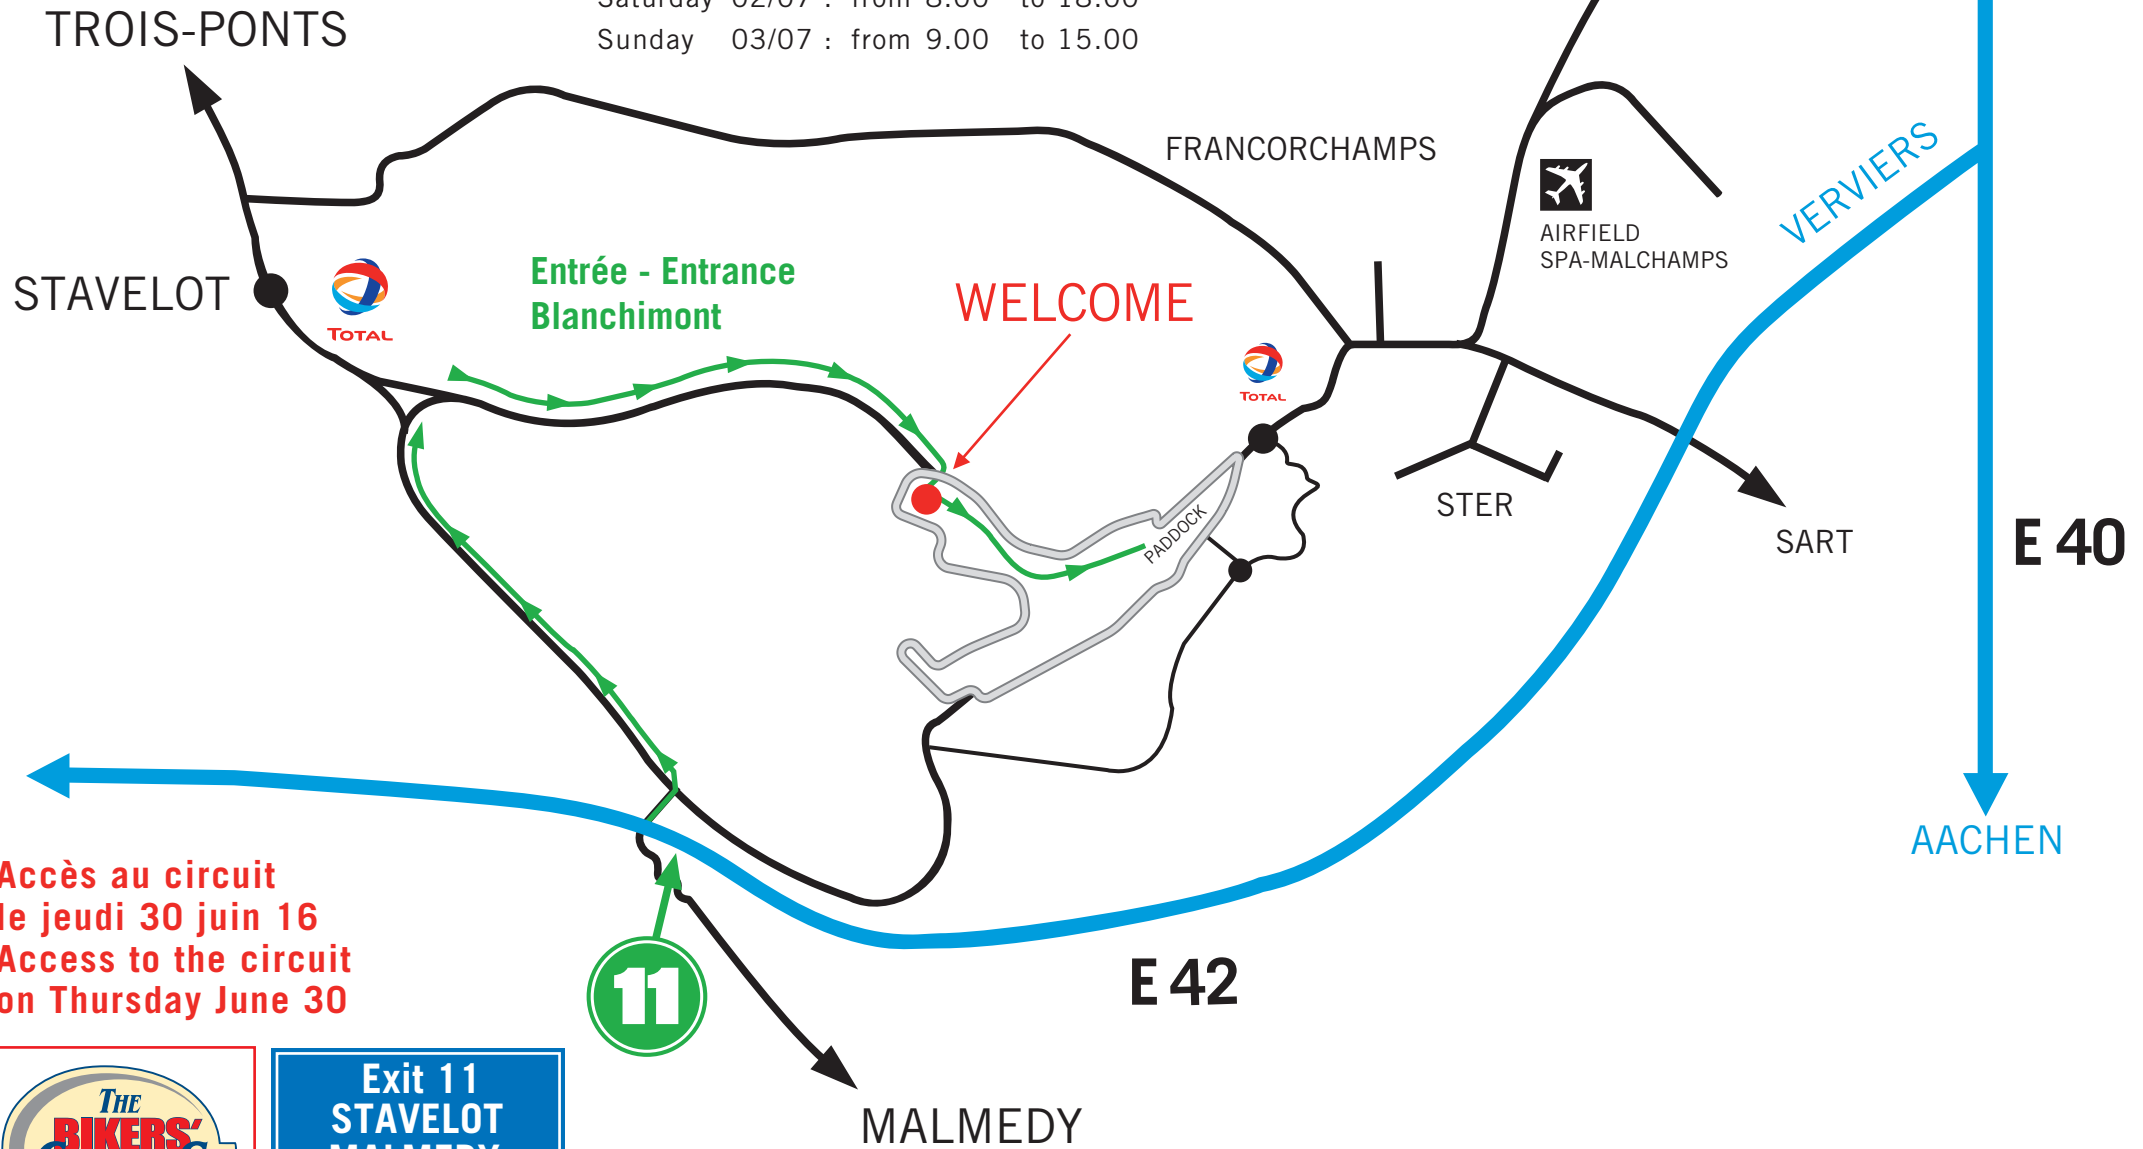

CAMPUS AUTOMOBILE - Route du Circuit, 60 B-4970 STAVELOT

Coordonnées GPS : 50°25'47" N - 5°57'46" E

WELCOME OPENING TIME

Thursday 30/08 : from 14.00 to 21.00

Friday 01/07 : from 7.30 to 21.00

Saturday 02/07 : from 8.00 to 18.00

Sunday 03/07 : from 9.00 to 15.00

Accès au circuit
le jeudi 30 juin 16
Access to the circuit
on Thursday June 30

Exit 11
STAVELOT
MALMEDY

**ALL
VEHICLES**