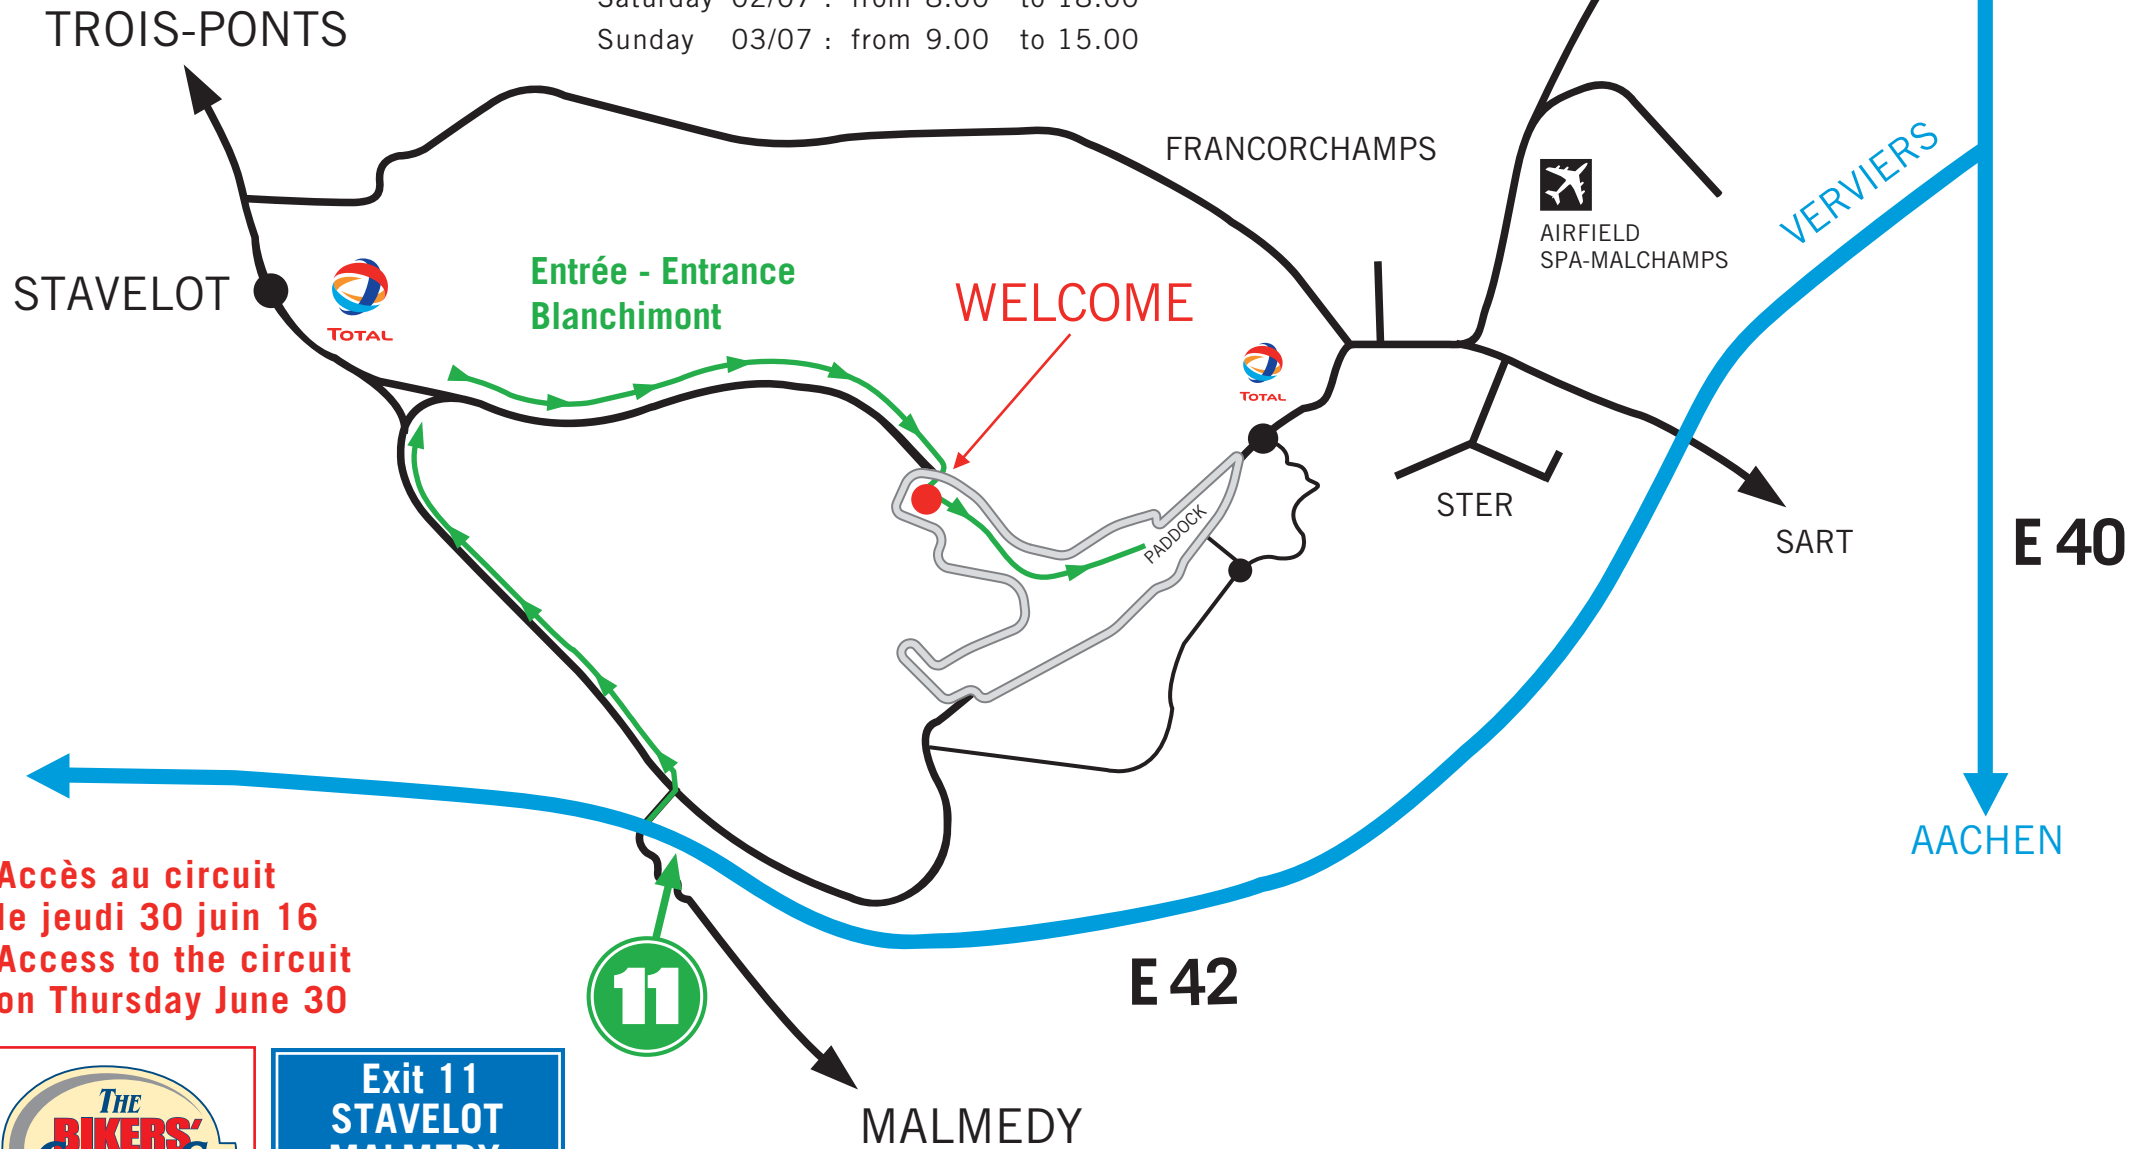

# CAMPUS AUTOMOBILE - Route du Circuit, 60 B-4970 STAVELOT

Coordonnées GPS : 50°25'47" N - 5°57'46" E

WELCOME OPENING TIME

Thursday 30/08 : from 14.00 to 21.00

Friday 01/07 : from 7.30 to 21.00

Saturday 02/07 : from 8.00 to 18.00

Sunday 03/07 : from 9.00 to 15.00

Accès au circuit  
le jeudi 30 juin 16  
Access to the circuit  
on Thursday June 30

Exit 11  
STAVELOT  
MALMEDY

**ALL  
VEHICLES**