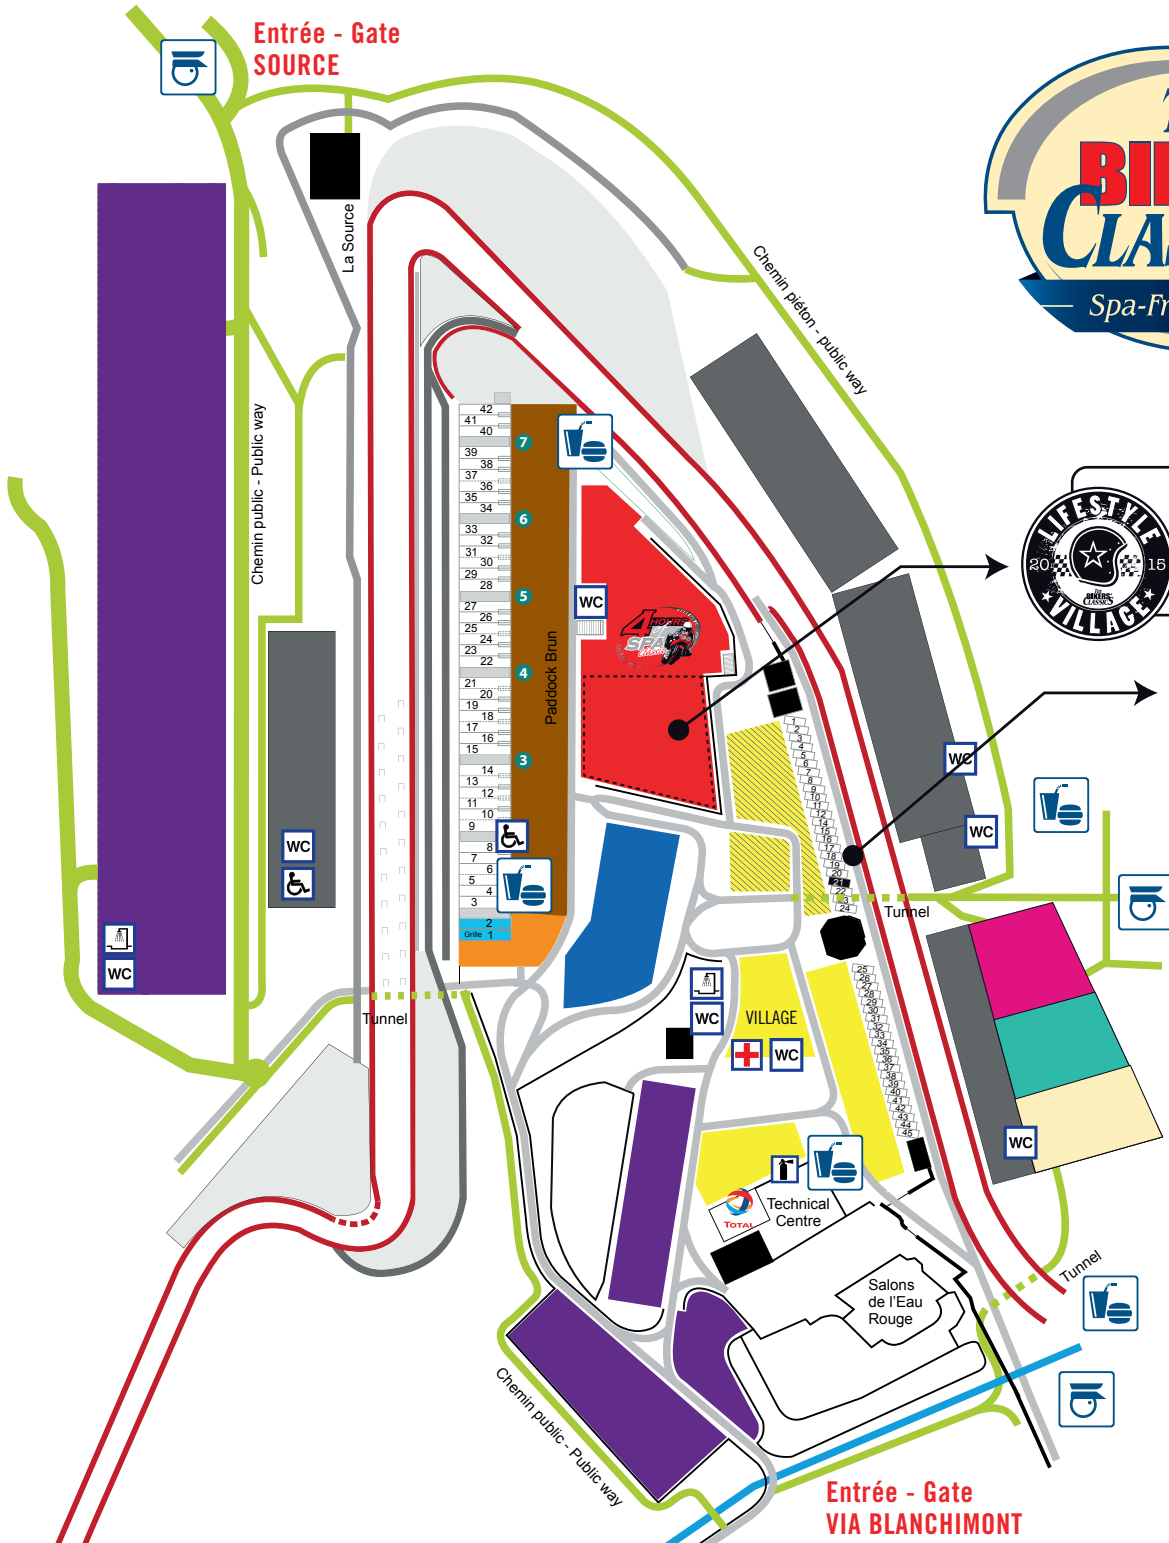

**1-2-3 JULY 2016**  
**PROVISIONAL MAP PADDOCK**

**CONCERTS  
 LIFESTYLE VILLAGE**  
 Under covered parking

**PADDOCK OFFICE**  
 1<sup>st</sup> floor above endurance box 21

	TEAMS 4H OF SPA CLASSICS PARTICIPANTS with BOX (Paddock F1)		CONTROLE TECHNIQUE TECHNICAL SCRUTINEERING BOX F1 N° 1-2
	TEAMS 4Hours		PARKING VIP (under the F1 Paddock)
	BCGP		CLUB VILLAGE (Parking & Exhibitors) AUTO JUMBLE LAVERDA
	PROCLASSIC		CSBK MASTER SERIES
	SERIES PARTICIPANTS		
	VILLAGE & SHOP - GP RIDERS (Box Endurance) SIDECARS - EXPO LAVERDA		

FIRST AID    WC    SNACK    SECURITY